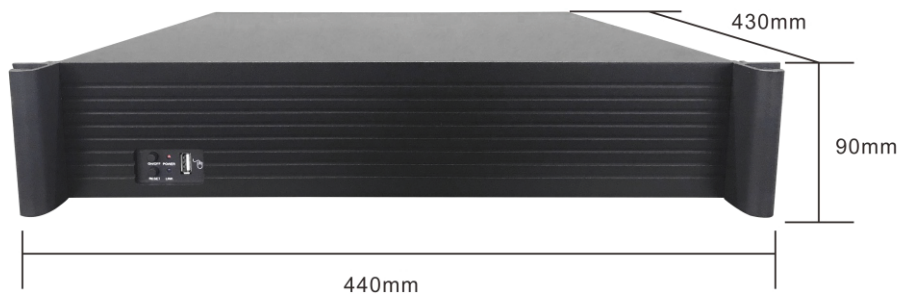

Others	
Power Supply	AC100-240V 200W
Power Consumption	≤ 50W(without HDD)
Dimension	Equipment :440mm×430mm×90mm Packing :545mmX535mmX225mm
Weight	N.W:9.5kg (without HDD) with package:10kg
Outside Carton	2pcs/Carton; Dimension: 570mm×570mm×490mm, 20.5kg

Size:

EnZhi HuaDaTong(ShenZhen)Digital Technology Co.,Ltd
Add:6F,A-Big,No.4 North Area, ShangXue Science and Technology
Industry, JiHua Road, BanTian, LongGnag District, ShenZhen, China
www.ezhdt.com

*Product pictures and technical data are only for reference, any update without prior notice, the final interpretation right belongs to ENZ.